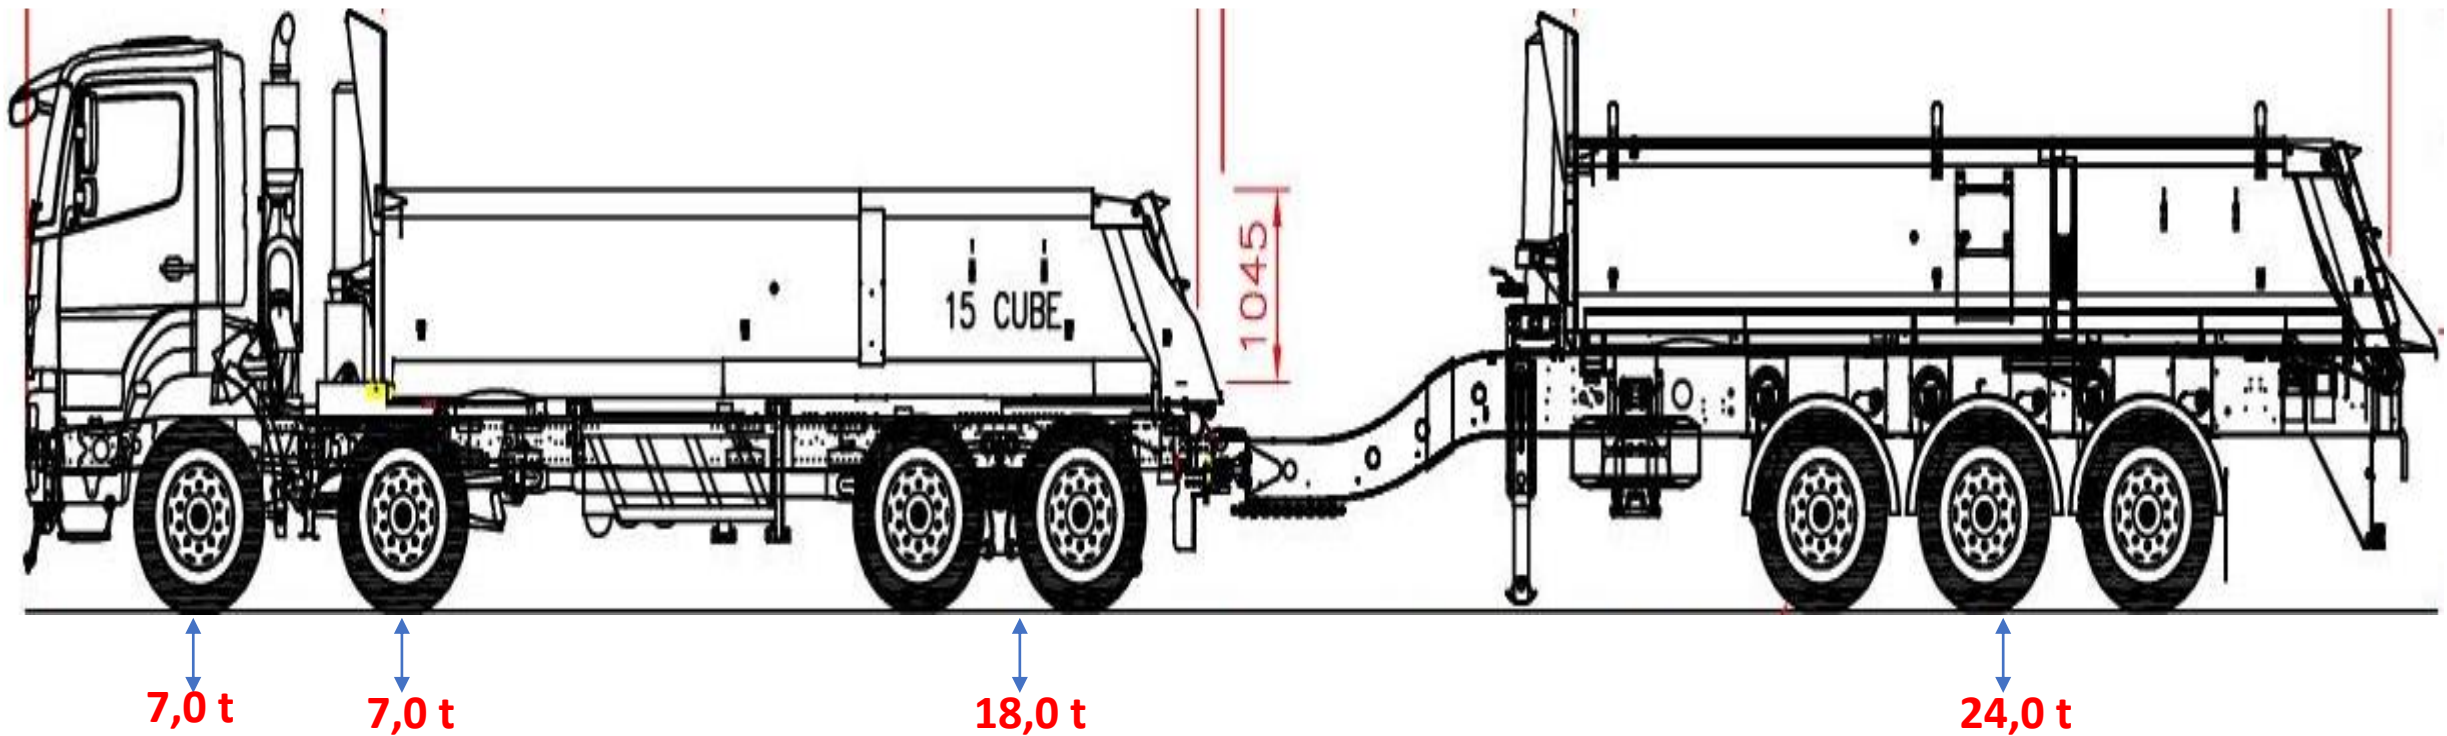

6m³ Tipper Truck

Gross Combination Mass= 16,7 t

10m³ Tipper Truck

Gross Combination Mass= 25,7 t

15m³ Tipper Truck

Gross Combination Mass= 33,4 t

22m³ Tipper Truck

Gross Combination Mass= 49.7 t

25m³ Tipper Truck

Gross Combination Mass= 56,0 t

30m³ Tipper Truck

Gross Combination Mass= 56,0 t