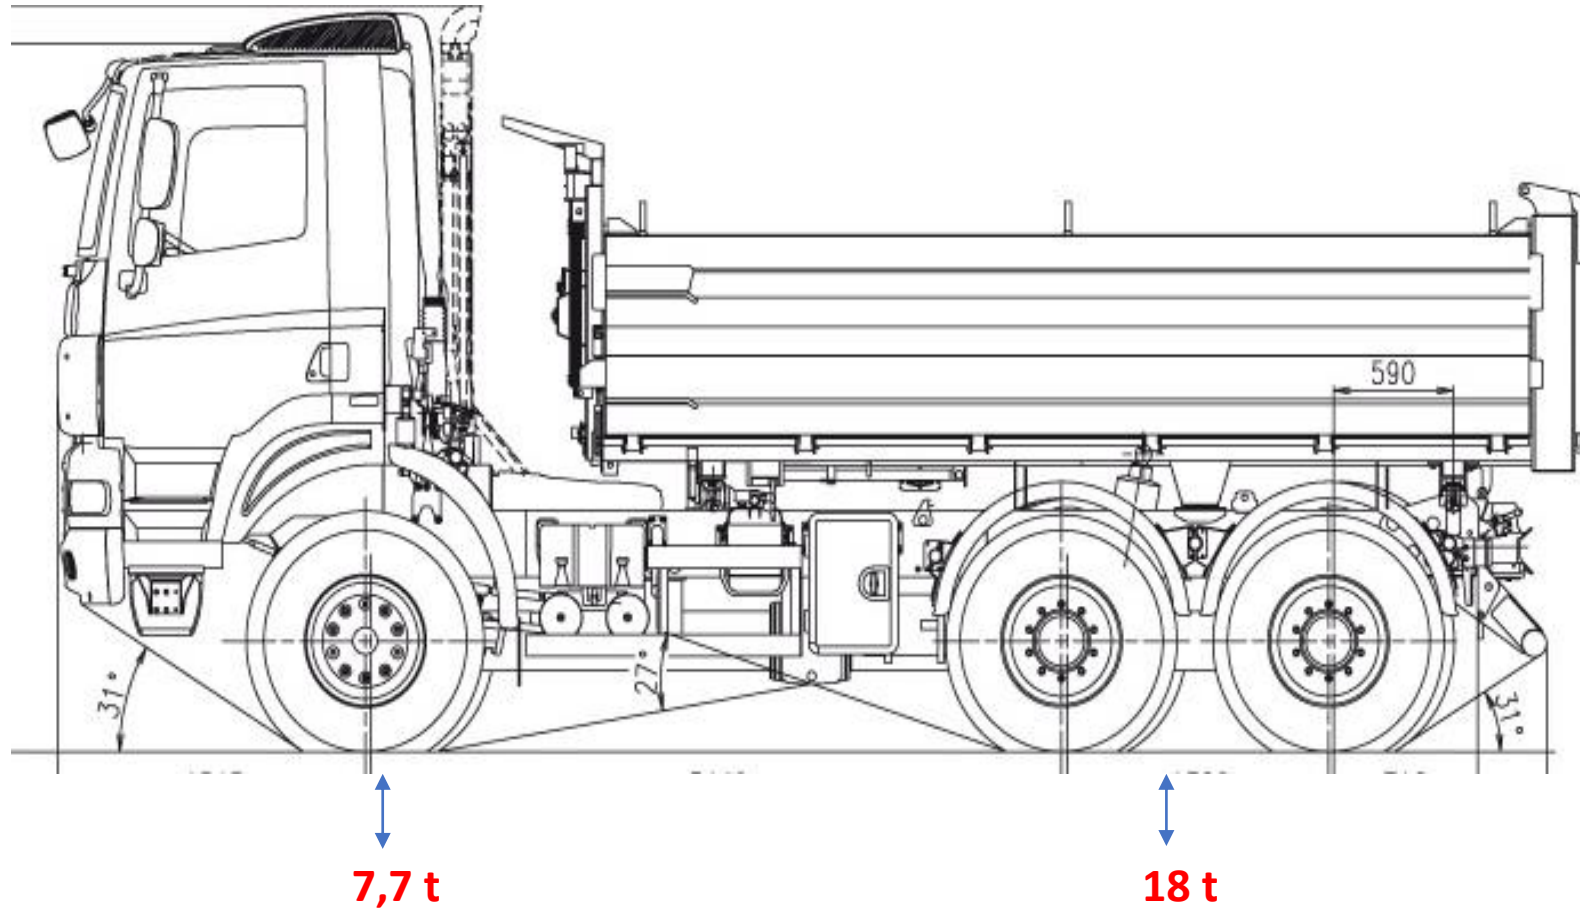

6m³ Tipper Truck

Gross Combination Mass= 16,7 t

10m³ Tipper Truck

Gross Combination Mass= 25,7 t

15m³ Tipper Truck

Gross Combination Mass= 33,4 t

22m³ Tipper Truck

Gross Combination Mass= 49.7 t

25m³ Tipper Truck

Gross Combination Mass= 56,0 t

30m³ Tipper Truck

Gross Combination Mass= 56,0 t