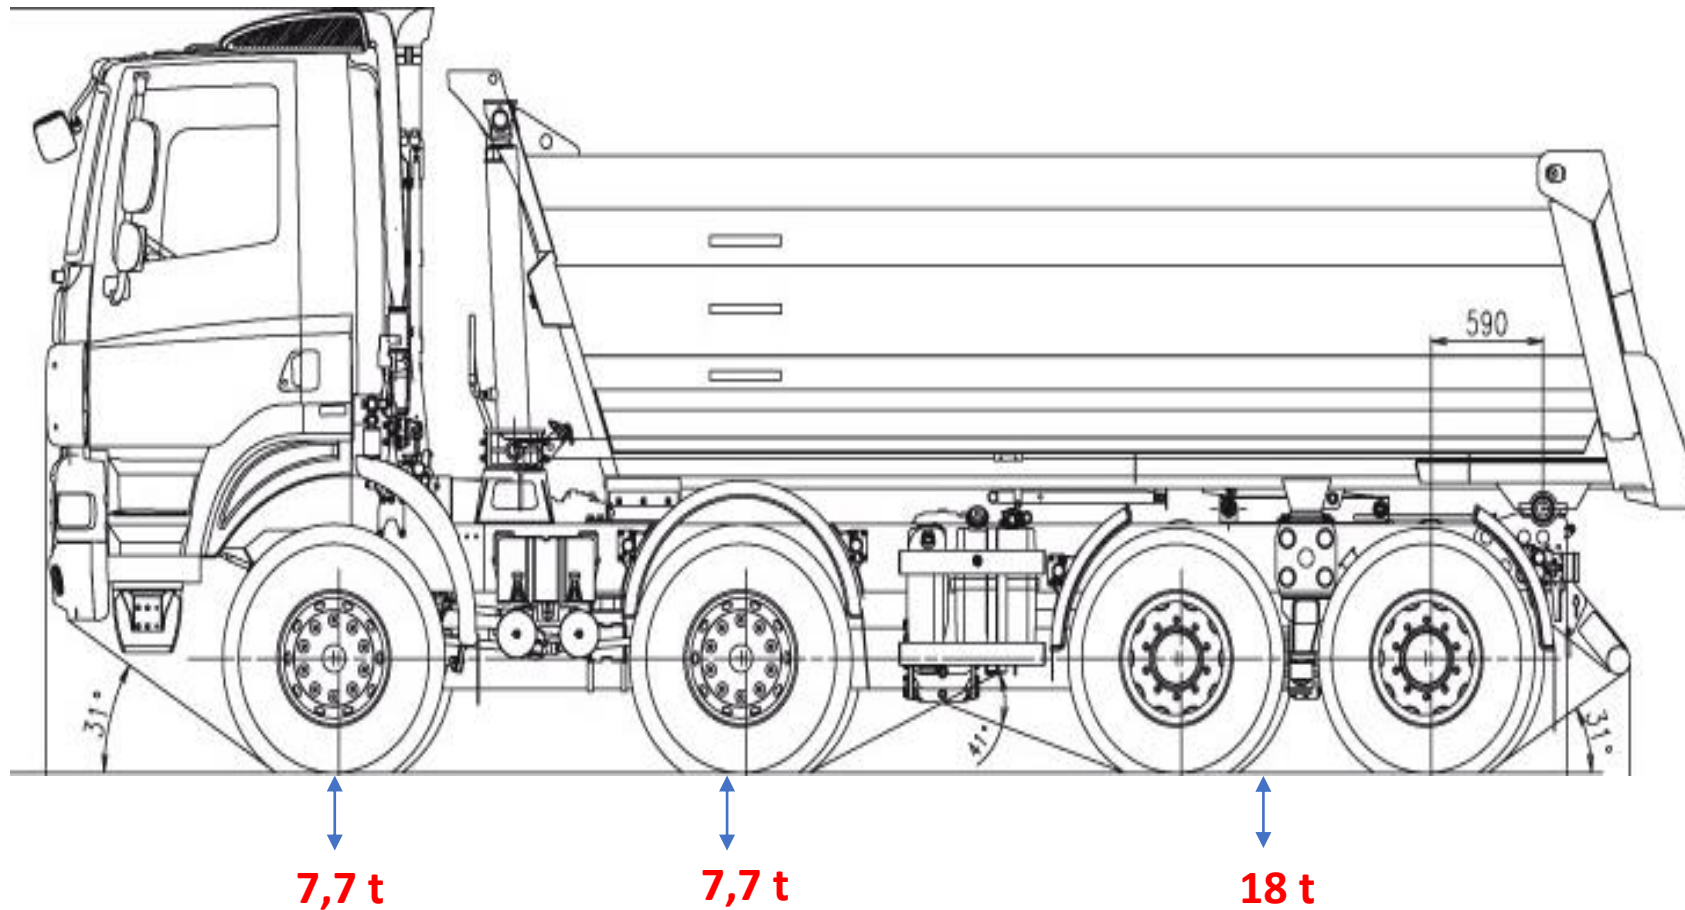

6m³ Tipper Truck

Gross Combination Mass= 16,7 t

10m³ Tipper Truck

Gross Combination Mass= 25,7 t

15m³ Tipper Truck

Gross Combination Mass= 33,4 t

22m³ Tipper Truck

Gross Combination Mass= 49.7 t

25m³ Tipper Truck

Gross Combination Mass= 56,0 t

30m³ Tipper Truck

Gross Combination Mass= 56,0 t