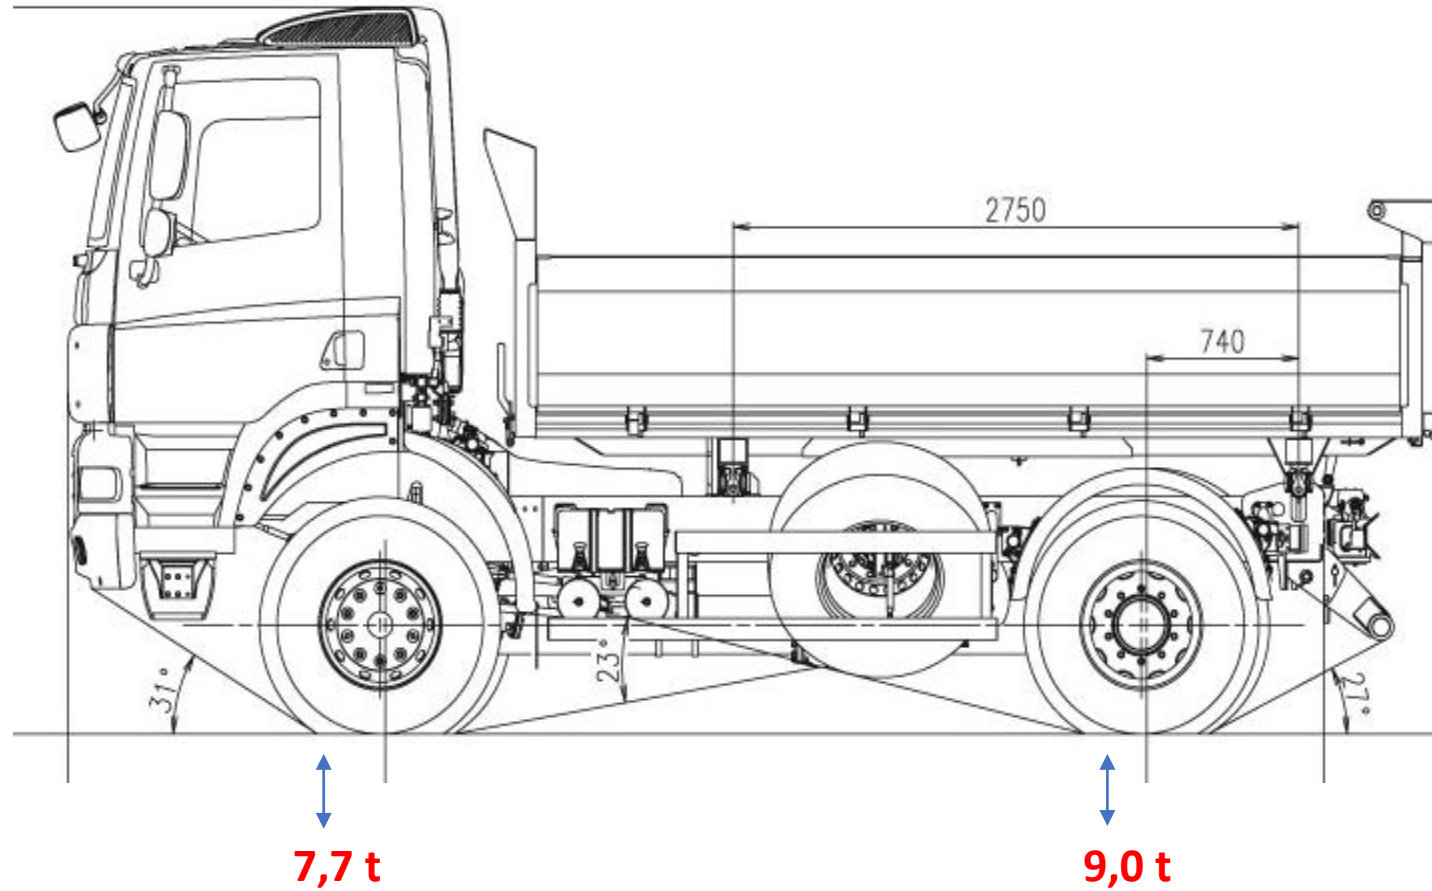

6m³ Tipper Truck

Gross Combination Mass= 16,7 t

10m³ Tipper Truck

Gross Combination Mass= 25,7 t

15m³ Tipper Truck

Gross Combination Mass= 33,4 t

22m³ Tipper Truck

Gross Combination Mass= 49.7 t

25m³ Tipper Truck

Gross Combination Mass= 56,0 t

30m³ Tipper Truck

Gross Combination Mass= 56,0 t