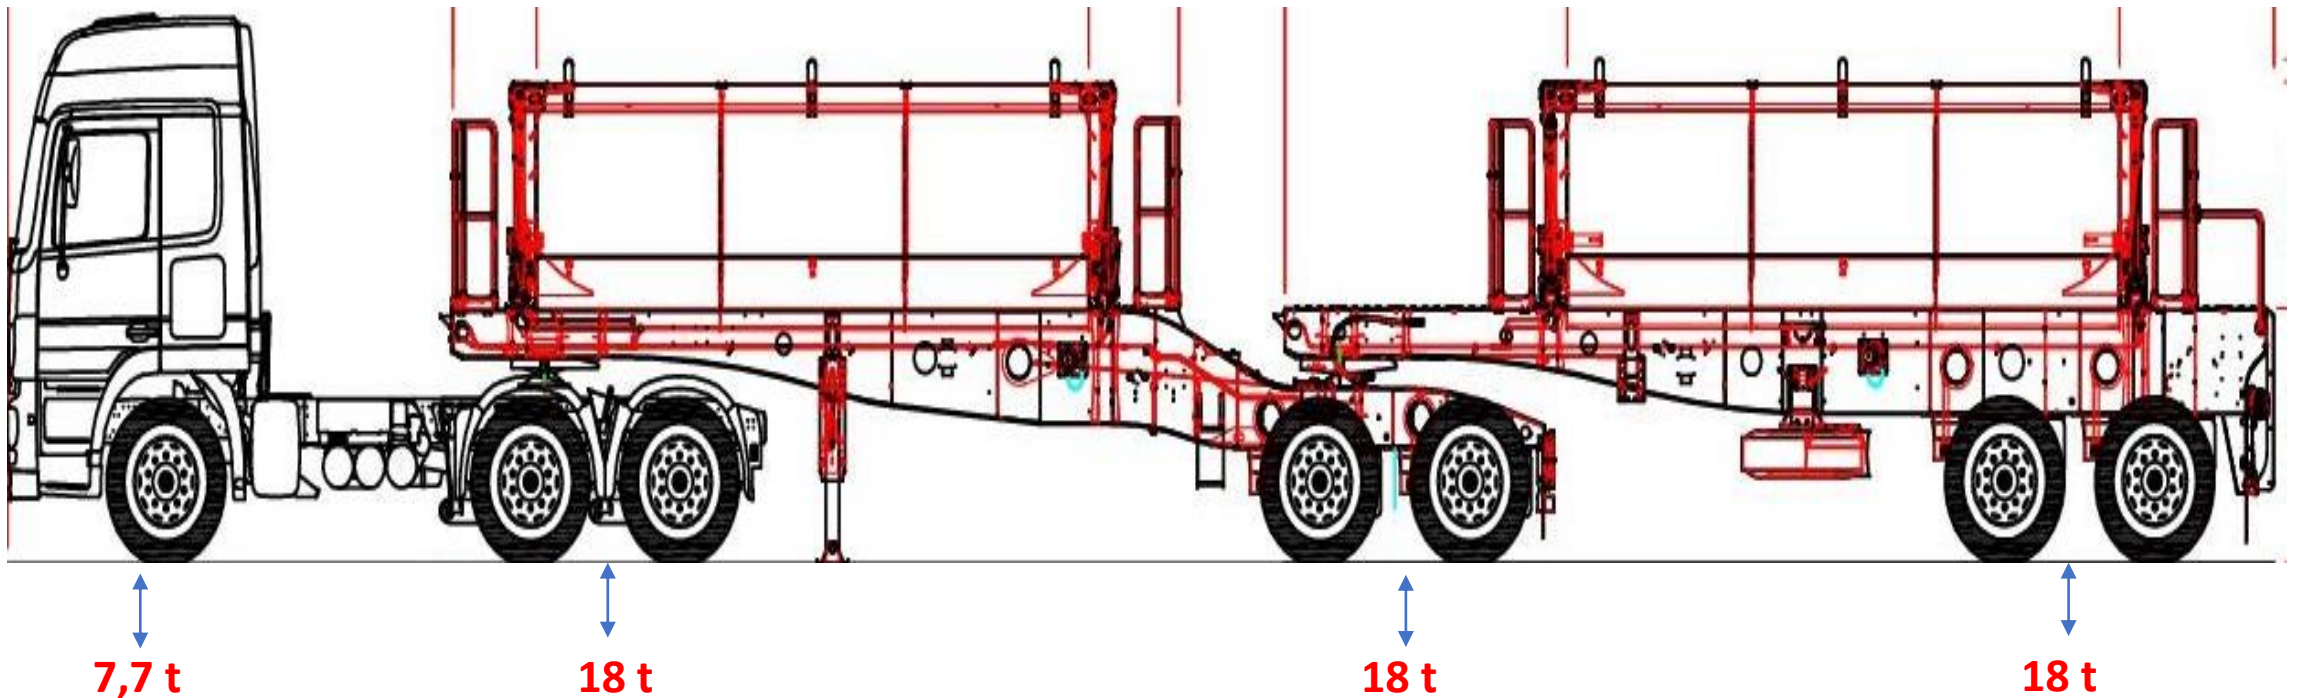

6m³ Tipper Truck

Gross Combination Mass= 16,7 t

10m³ Tipper Truck

Gross Combination Mass= 25,7 t

15m³ Tipper Truck

Gross Combination Mass= 33,4 t

22m³ Tipper Truck

Gross Combination Mass= 49.7 t

25m³ Tipper Truck

Gross Combination Mass= 56,0 t

30m³ Tipper Truck

Gross Combination Mass= 56,0 t