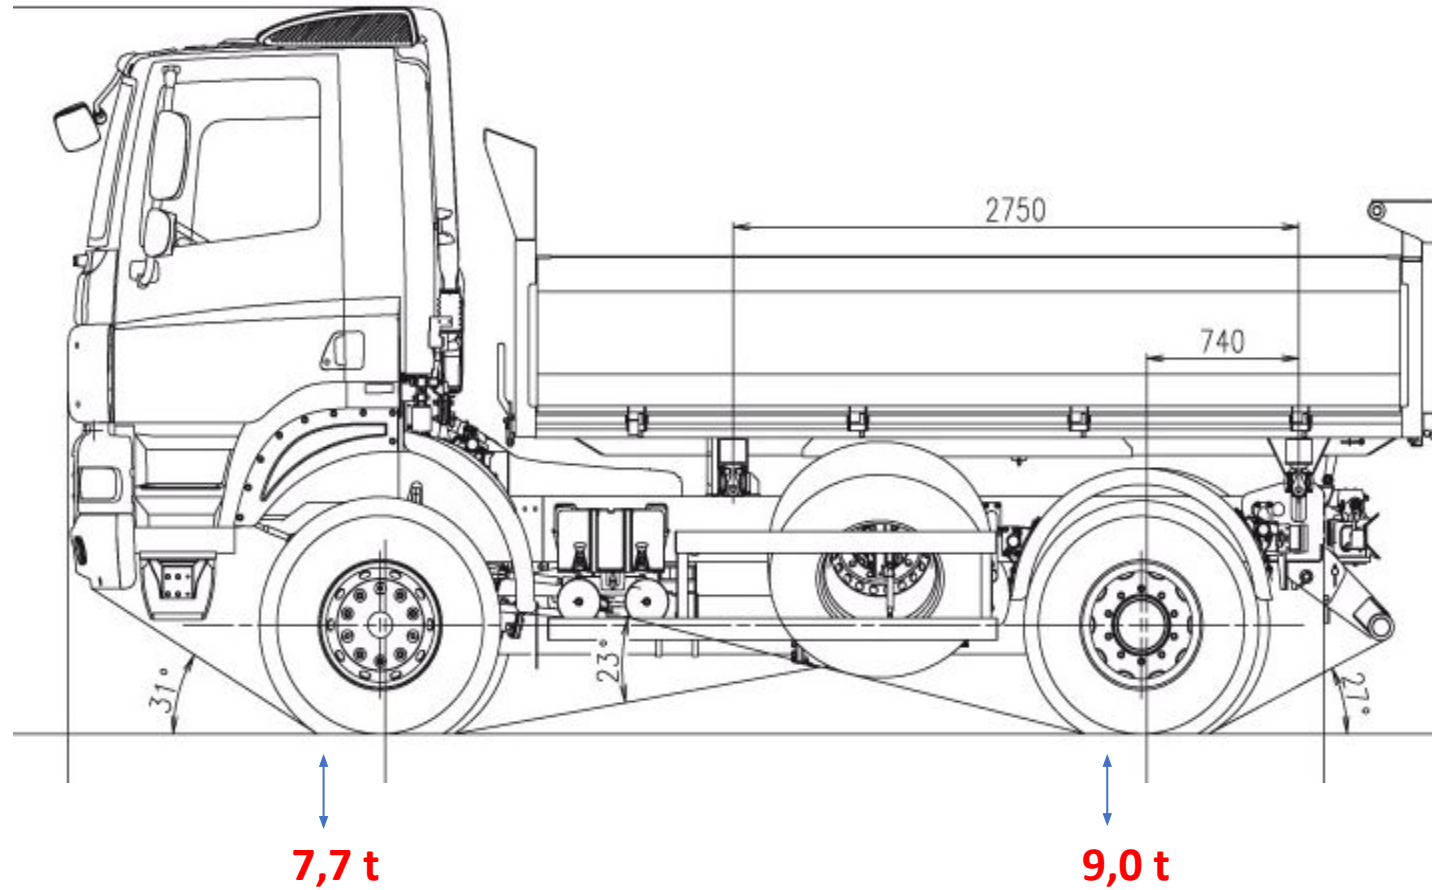

# 6m<sup>3</sup> Tipper Truck

**Gross Combination Mass= 16,7 t**

# 10m<sup>3</sup> Tipper Truck

7,7 t

18 t

**Gross Combination Mass= 25,7 t**

# 15m<sup>3</sup> Tipper Truck

7,7 t

7,7 t

18 t

**Gross Combination Mass= 33,4 t**

# 25m<sup>3</sup> Tipper Truck

**Gross Combination Mass= 56,0 t**