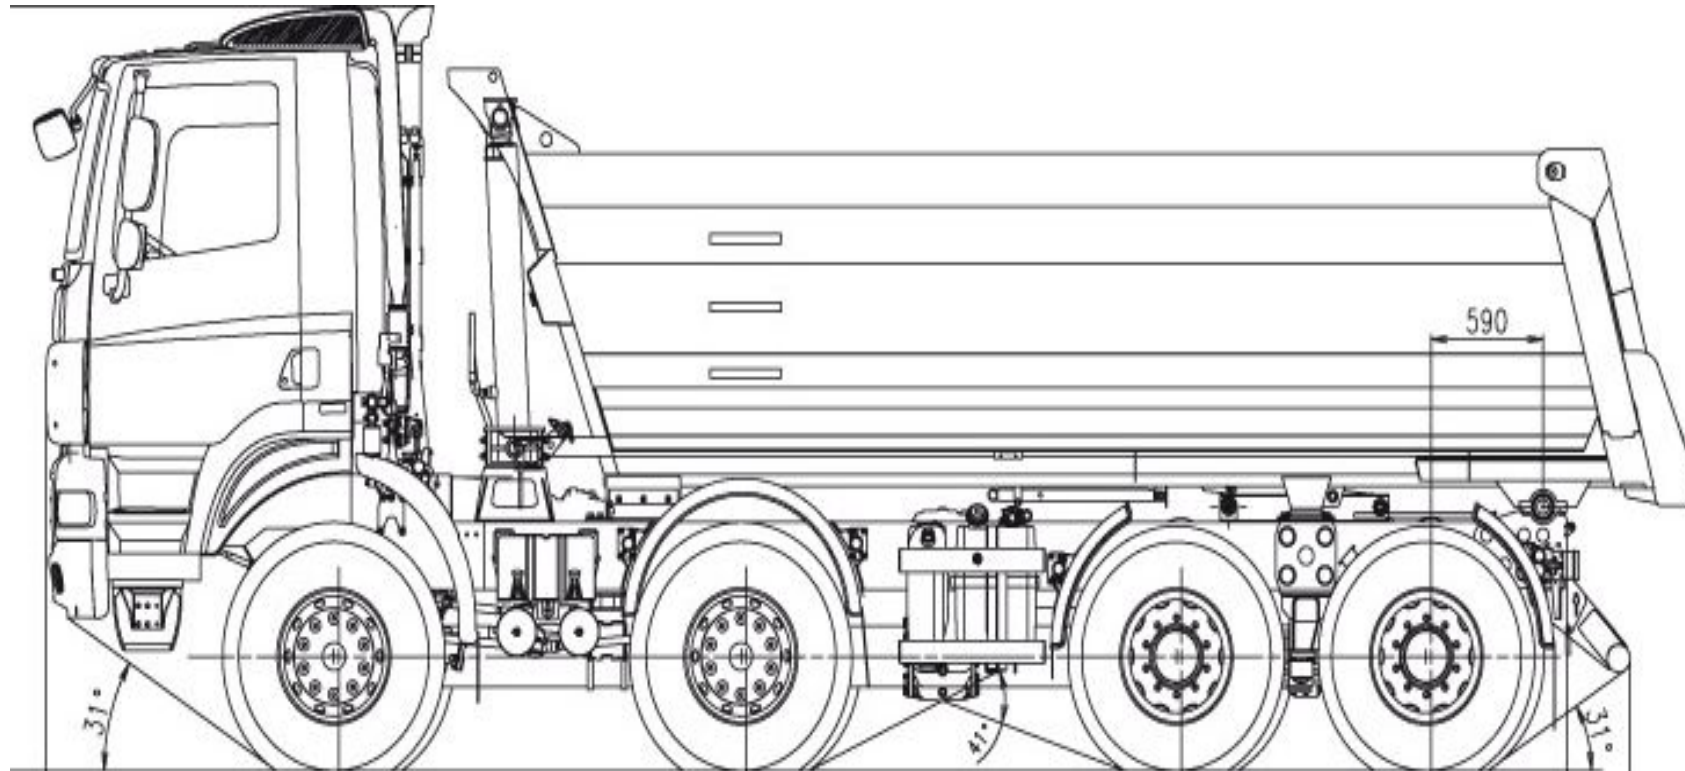

# 6m<sup>3</sup> Tipper Truck

**Gross Combination Mass= 16,7 t**

# 10m<sup>3</sup> Tipper Truck

7,7 t

18 t

**Gross Combination Mass= 25,7 t**

# 15m<sup>3</sup> Tipper Truck

7,7 t

7,7 t

18 t

**Gross Combination Mass= 33,4 t**

# 25m<sup>3</sup> Tipper Truck

**Gross Combination Mass= 56,0 t**