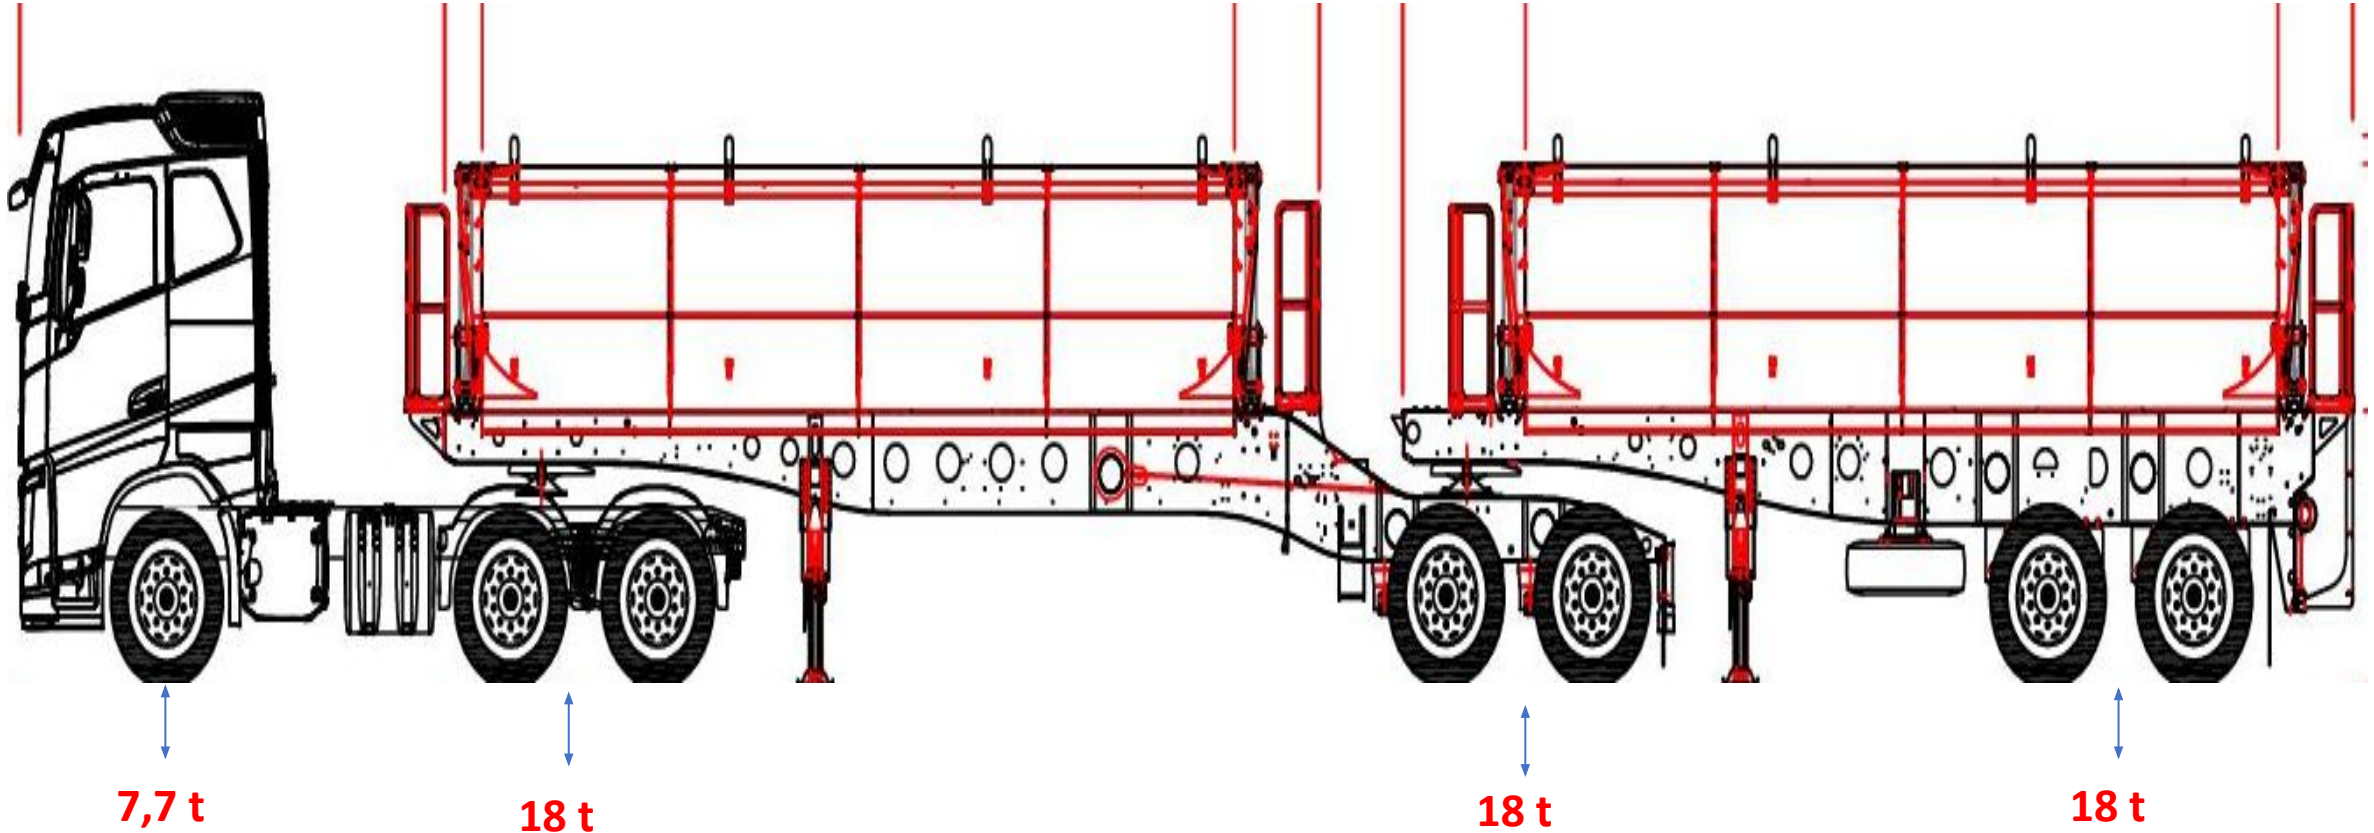

# 6m<sup>3</sup> Tipper Truck

**Gross Combination Mass= 16,7 t**

# 10m<sup>3</sup> Tipper Truck

7,7 t

18 t

**Gross Combination Mass= 25,7 t**

# 22m<sup>3</sup> Tipper Truck

7,7 t

18 t

24 t

**Gross Combination Mass= 49.7 t**

# 25m<sup>3</sup> Tipper Truck

**Gross Combination Mass= 56,0 t**