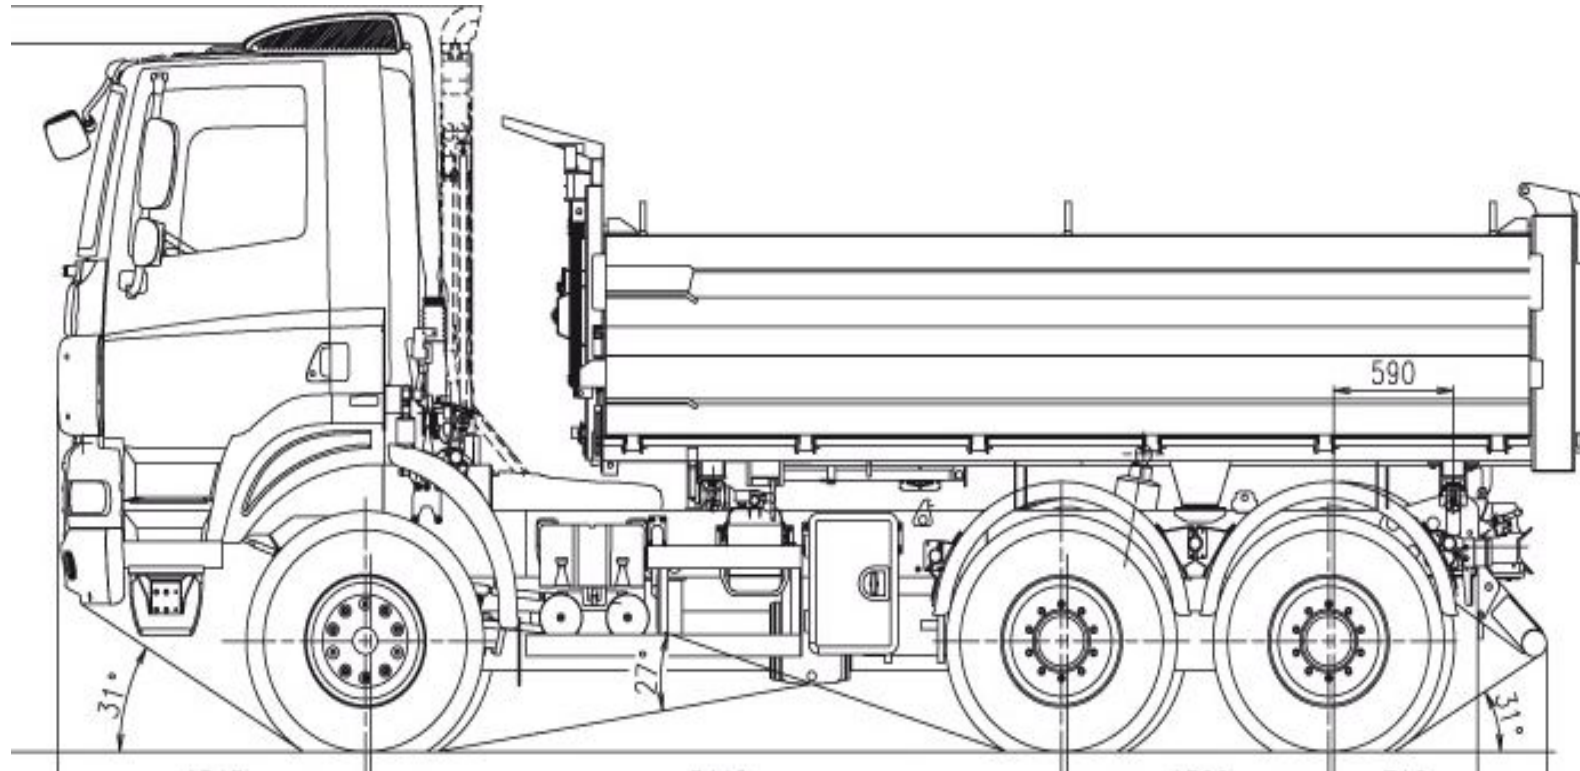

# 6m<sup>3</sup> Tipper Truck

**Gross Combination Mass= 16,7 t**

# 10m<sup>3</sup> Tipper Truck

7,7 t

18 t

**Gross Combination Mass= 25,7 t**

# 15m<sup>3</sup> Tipper Truck

7,7 t

7,7 t

18 t

**Gross Combination Mass= 33,4 t**

# 25m<sup>3</sup> Tipper Truck

**Gross Combination Mass= 56,0 t**